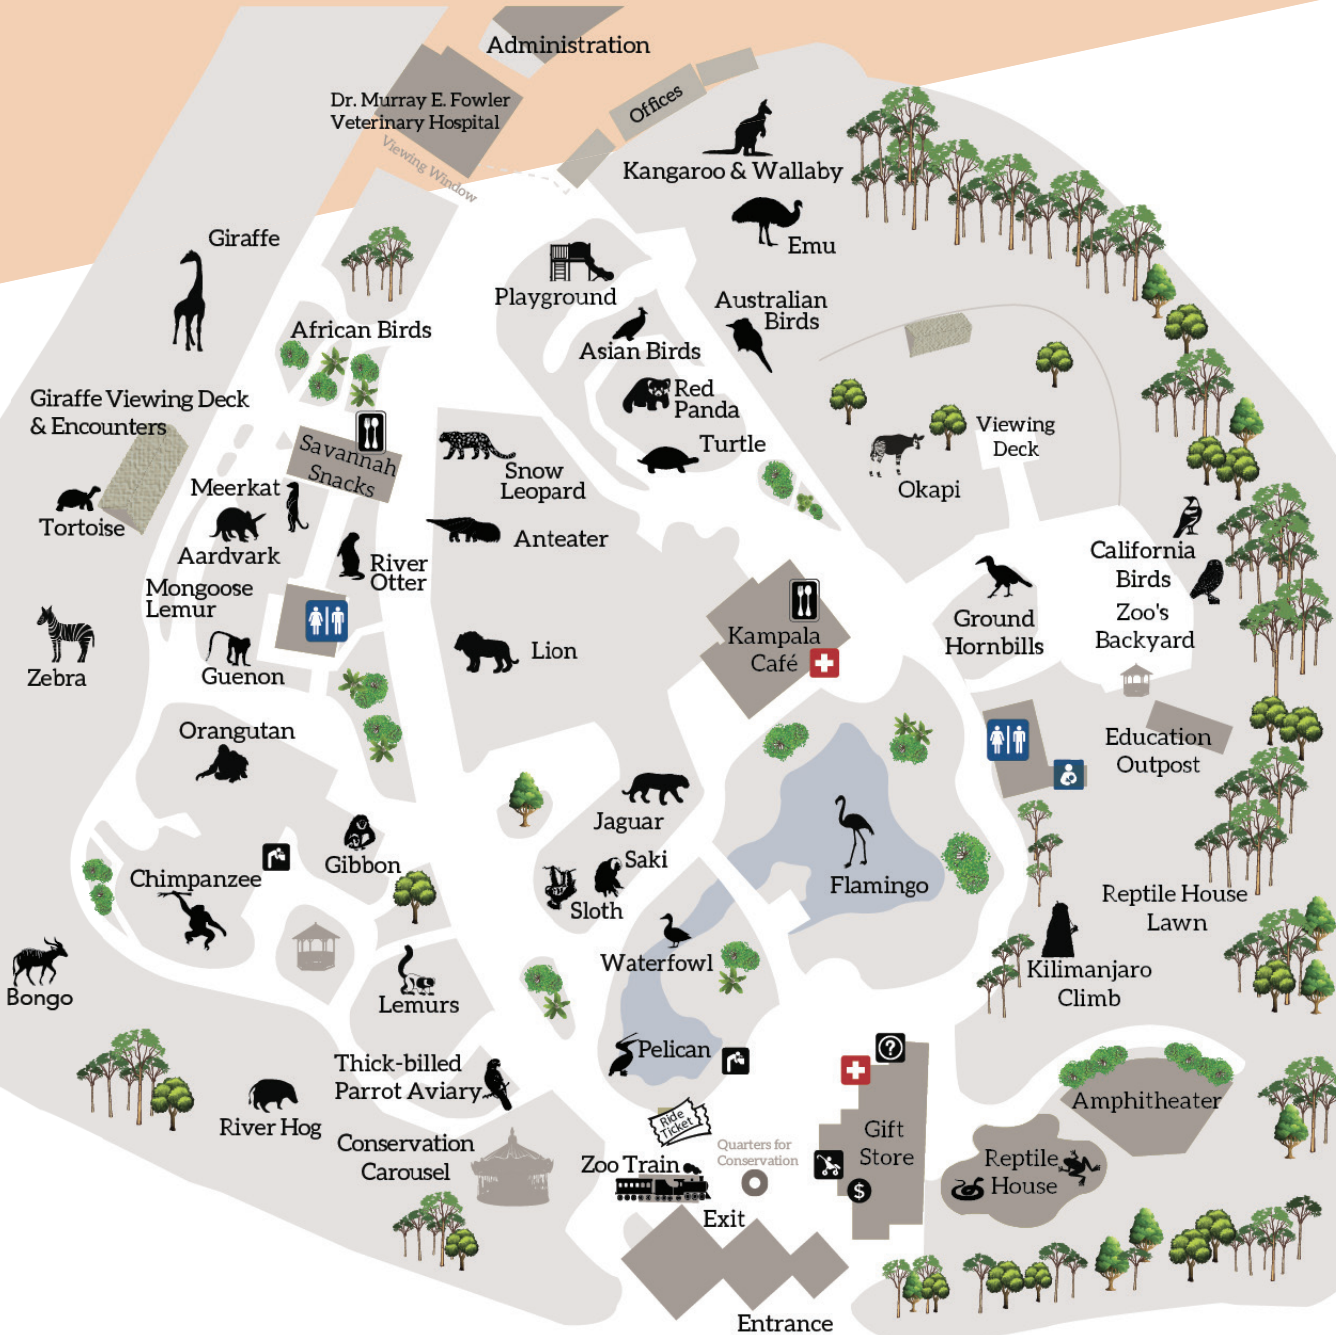

SACRAMENTO ZOO

LEGEND

MEMBER & VISITOR SERVICES
Information/Membership

FIRST AID

FOOD & BEVERAGE

STROLLER RENTALS

RESTROOMS

MOTHER'S ROOM

DRINKING FOUNTAIN

INFORMATION STATION
Purchase Attraction Tickets

QUARTERS FOR CONSERVATION
Voting Station

ATM

- Please do not feed animals - they are on carefully regulated diets.
- The zoo is smoke-free, including vapor or e-cigarettes.
- If you witness any visitor or animal concerns, please call 916-808-5888.
- Please do not cross, sit or stand on any fence or barrier. Do not extend camera or video equipment beyond barriers.
- Smile! Your visit grants permission to be photographed for promotional purposes by the Sacramento Zoo.
- Some animals may not be on exhibit during your visit as they have indoor/outdoor access.
- Not all animals are shown on the map. Visit saczoo.org/animals for a full list.
- Reptile House closes at 4:45 p.m.